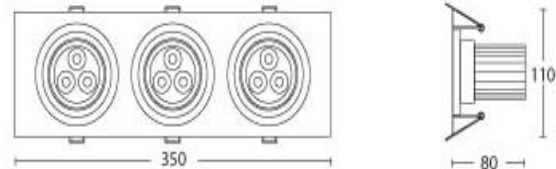

CATALOG FOR LED RECESS LIGHT

LED CELLING SERIES

Tel: 86.755.86091510 www.senseled.com SAVE THESE INSTRUCTIONS AND REFER TO THEM WHEN ADDITIONS

Specifications

Part number: RL27W

Picture:

Diagram:

Dimensions (mm)

Tech Specs

Shipping Weight: 4.00 lbs

LED Chip: 3-Watt High Power LEDs

Brightness: Warm White: 900 lumen

Cool White: 1350 lumen

Number of LEDs: 9 LEDs

Rotation: Adjustable

Protection Rating: IP54