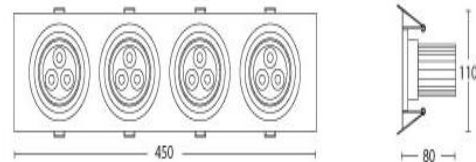

Dimensions (Metric Units): L:350 x W:110 x H:80

Housing: Aluminum Alloy

Operating Temperature: -25°C ~ 50°C

Beam Angle: 40 degree

Current: 700 m A

Cover Material: Glass

Descriptions:

- 1. Incredibly bright**, the High Power LED Recess Light is the perfect way to modernize your home or business by saving loads of money on your energy and maintenance costs.
2. Sprinkle your space with efficiency and class - install a recessed lighting system built around our High Power LED Recess Lights.
3. Seamlessly integrate some truly unobtrusive recessed lighting into your next design project.
4. Light direction can be adjusted.
5. Comes with LED driver.

Dimensions [mm]

Tech Specs

Shipping Weight: 5.00 lbs

LED Chip: 3-Watt High Power LEDs

Brightness: Warm White: 1200 lumen
Cool White: 1800 lumen

Number of LEDs: 12 LEDs

Rotation: Adjustable

Protection Rating: IP54