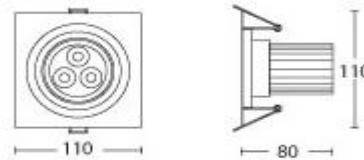

Diagram:

Diagram [mm]