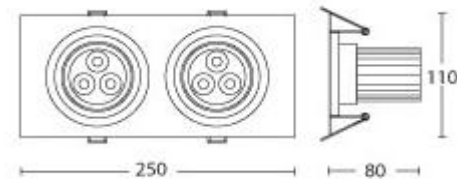

Diagram:

Diagram [mm]